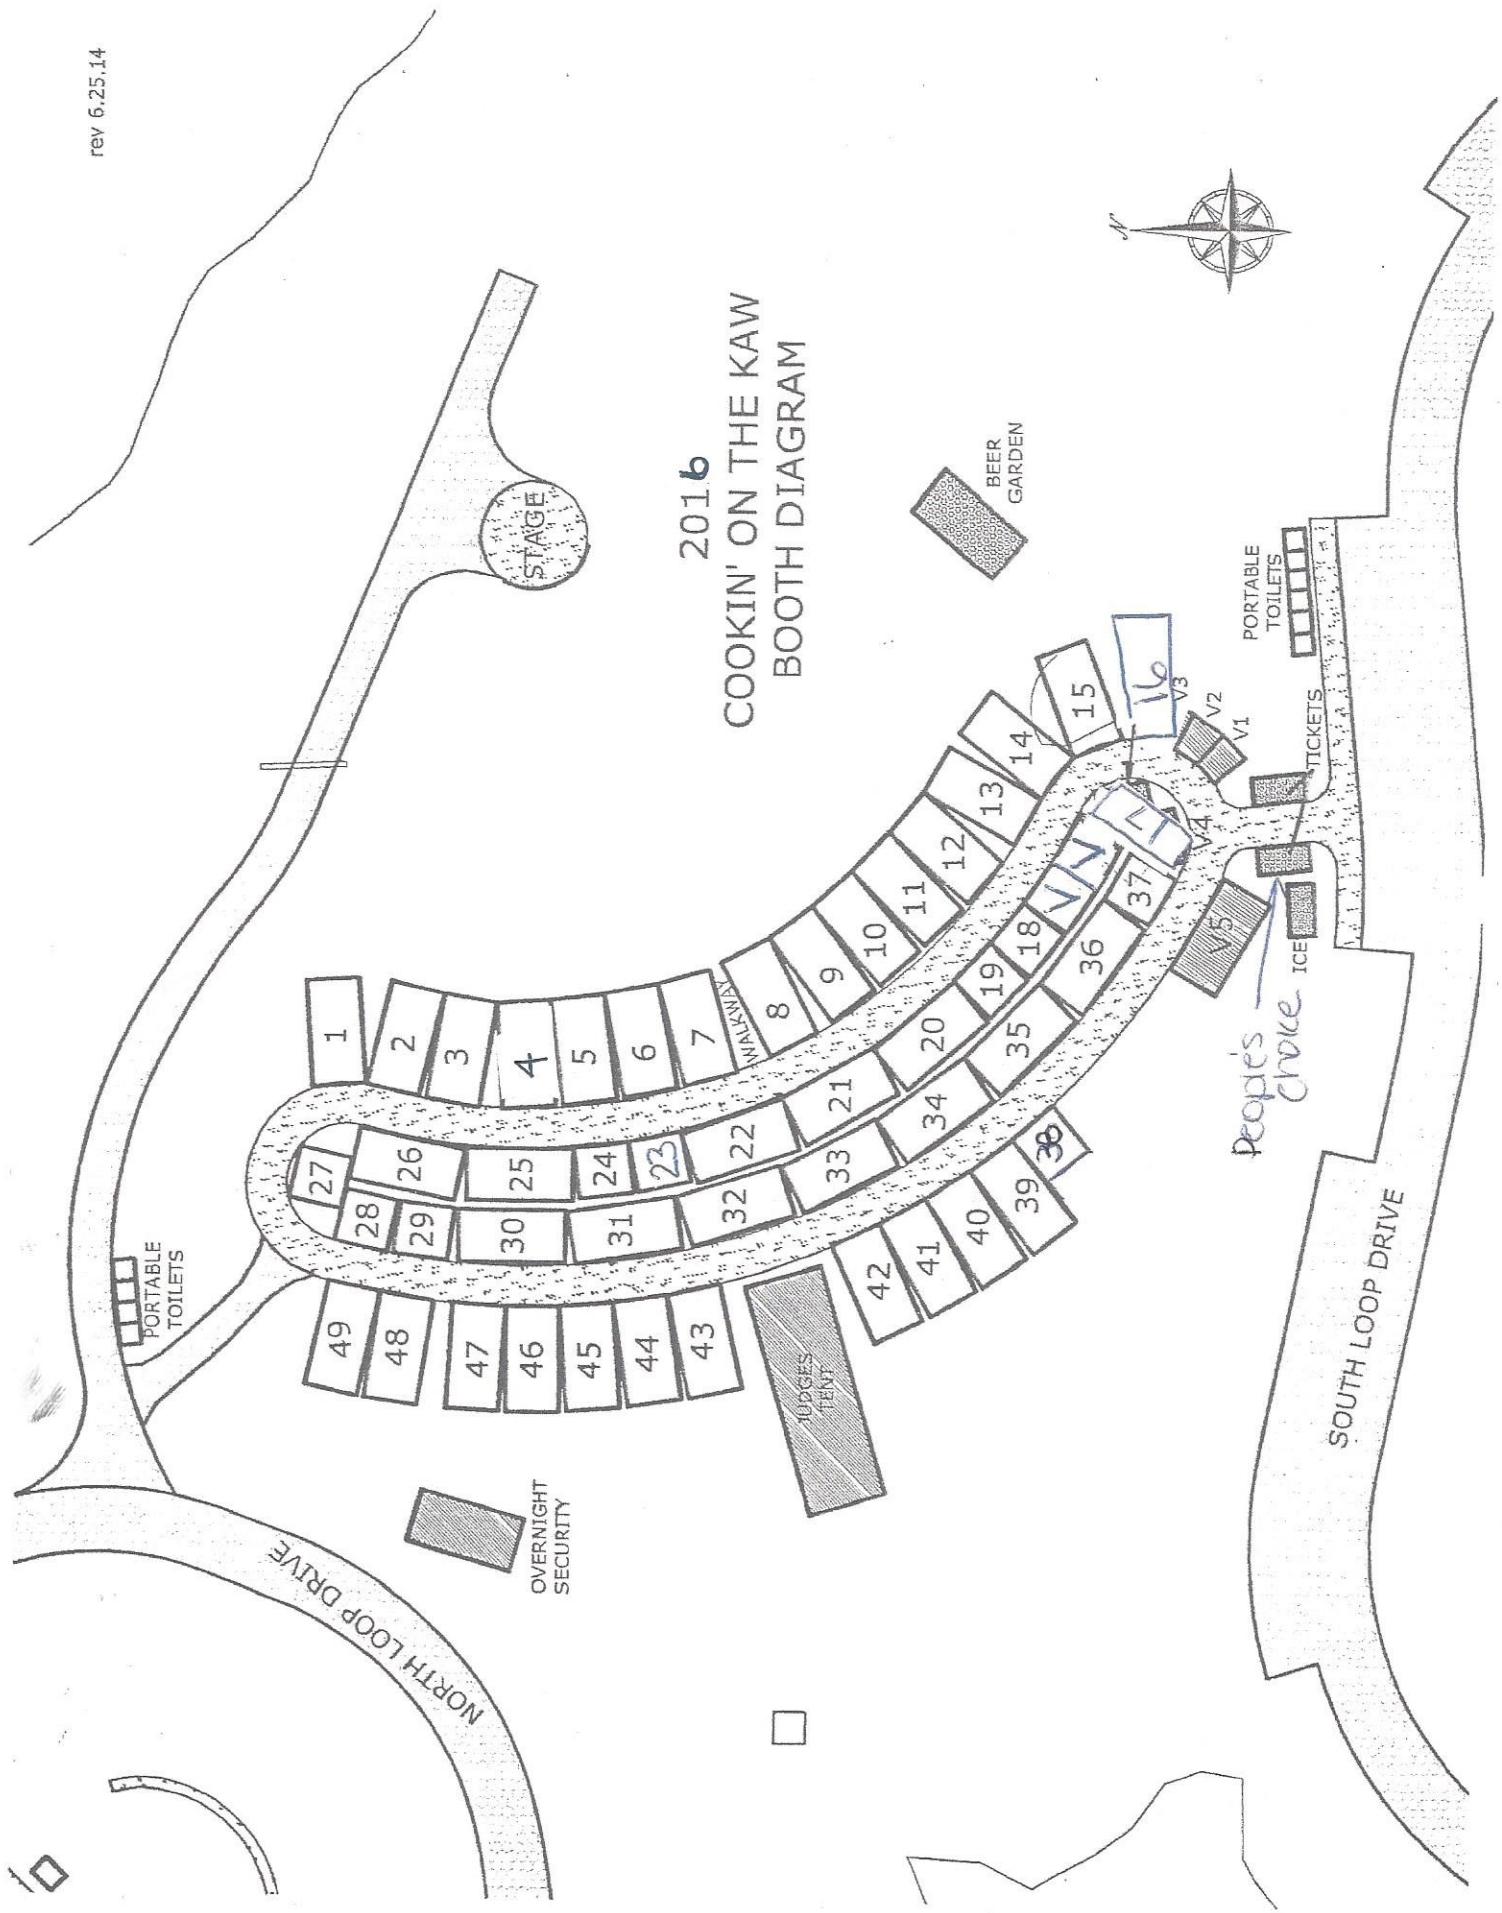

2016 COOKIN' ON THE KAW BOOTH DIAGRAM

STAGE

BEER GARDEN

PORTABLE TOILETS

TICKETS

Peopie's Choice

ICE

JUDGES TENT

OVERNIGHT SECURITY

PORTABLE TOILETS

WALKWAY

NORTH LOOP DRIVE

SOUTH LOOP DRIVE

1

2

3

12

13

14

15

16

17

18

19

20

21

22

23

24

25

26

27